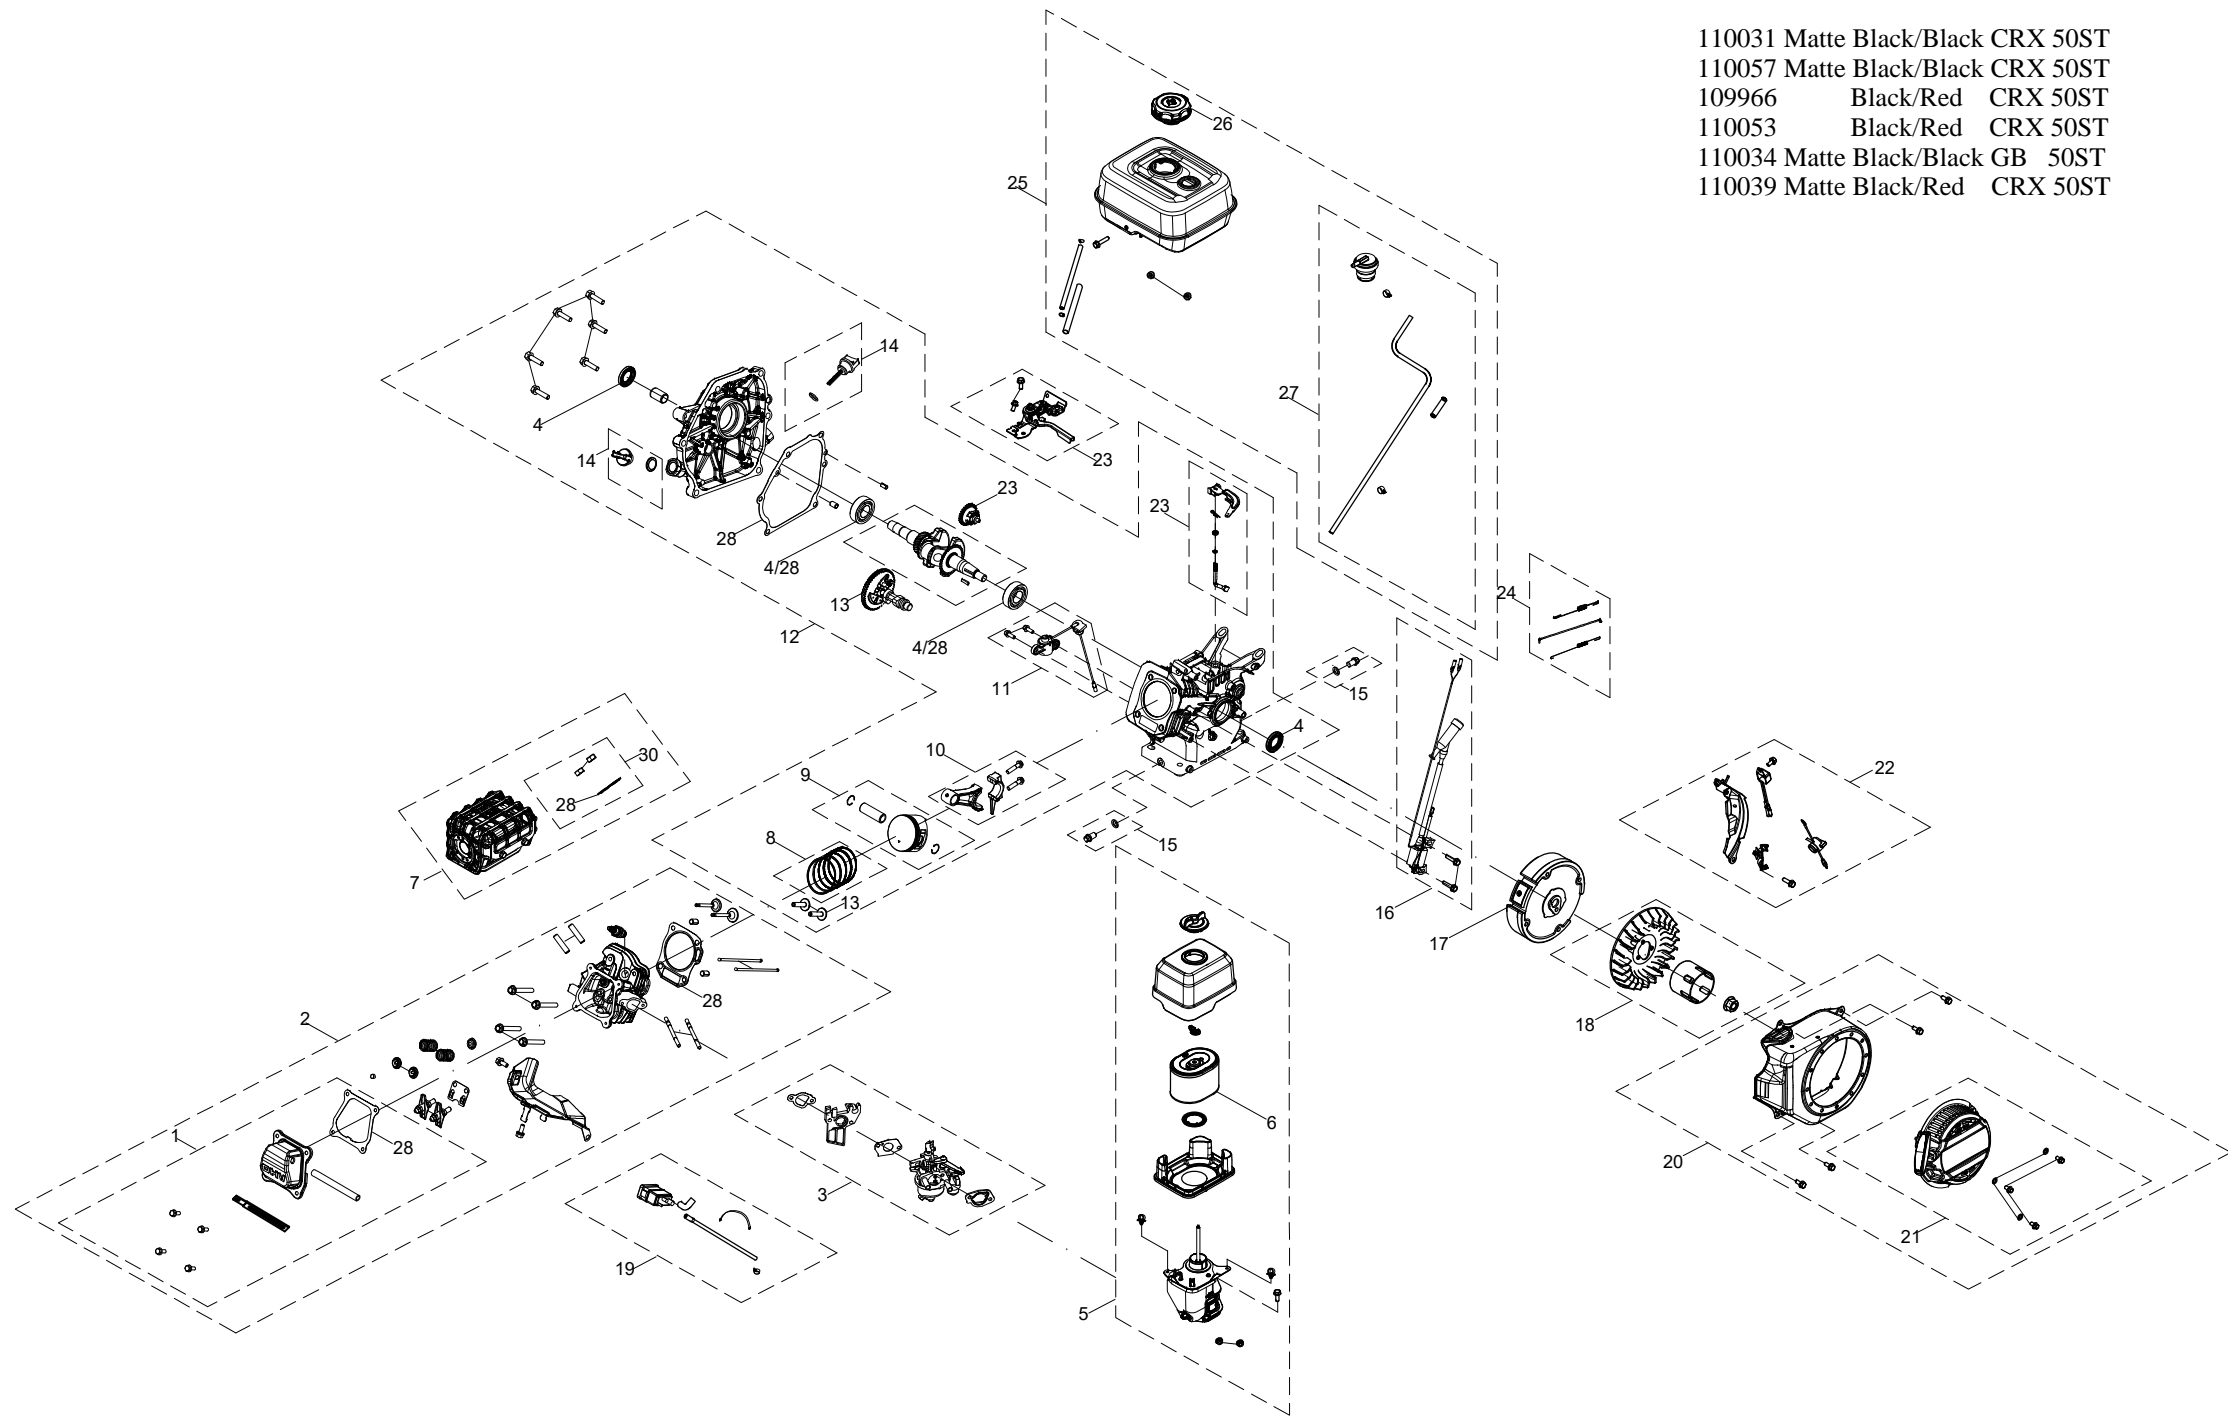

- 110031 Matte Black/Black CRX 50ST
- 110057 Matte Black/Black CRX 50ST
- 109966 Black/Red CRX 50ST
- 110053 Black/Red CRX 50ST
- 110034 Matte Black/Black GB 50ST
- 110039 Matte Black/Red CRX 50ST

ITEM	FNA PART NO.	DESCRIPTION	QTY	MATCH
1	7111111	VALVE COVER KIT	1	110031/109966/110034/110057/110039/110053
2	7117845	CYLINDER HEAD KIT	1	110031/109966/110034/110057/110039/110053
3	7117846	CARBURETOR KIT	1	110031/109966/110034/110057/110039/110053
4	7114230	OIL SEAL AND BEARING KIT	1	110031/109966/110034/110057/110039/110053
5	7111114	AIR FILTER ASSEMBLY	1	110031/109966/110034/110057/110039/110053
6	7111115	AIR FILTER ELEMENT	1	110031/109966/110034/110057/110039/110053
7	7111133	MUFFLER KIT	1	110031/109966/110034/110057/110039/110053
8	7117847	PISTON RING SET	1	110031/109966/110034/110057/110039/110053
9	7117848	PISTON KIT	1	110031/109966/110034/110057/110039/110053
10	7111118	CONNECTING ROD KIT	1	110031/109966/110034/110057/110039/110053
11	7114209	LOW OIL SENSOR KIT	1	110031/109966/110034/110057/110039/110053
12	7117849	SHORT BLOCK KIT	1	110031/109966/110034/110057/110039/110053
13	7117850	CAM&TAPPET SET	1	110031/109966/110034/110057/110039/110053
14	7111128	OIL DIP STICK KIT	1	110031/109966/110034/110057/110039/110053
15	7111129	OIL DRAIN PLUG KIT	1	110031/109966/110034/110057/110039/110053
16	7111132	IGNITION MODULE KIT	1	110031/109966/110034/110057/110039/110053
17	7117126	FLY WHEEL	1	110031/109966/110034/110057/110039/110053
18	7111125	STARTER CUP/FAN KIT	1	110031/109966
18	7117852	STARTER CUP/FAN KIT	1	110034
18	7117851	STARTER CUP/FAN KIT	1	110057/110039/110053
19	7117151	CARBON CANISTER KIT	1	110031/109966/110034/110057/110039/110053
20	7117853	RECOIL & BLOWER HOUSING KIT	1	110031/110057
20	7117130	RECOIL & BLOWER HOUSING KIT	1	109966/110039/110053
20	7117854	RECOIL & BLOWER HOUSING KIT	1	110034
21	7117855	RECOIL STARTER KIT	1	110031/110057